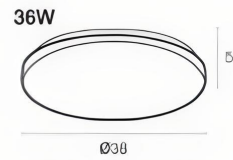

24W
VL-4-6009-24W
LED 24W 1500LM
CRI80 20,000 Hrs

36W
VL-4-6009-36W
LED 36W 2200LM
CRI80 20,000 Hrs