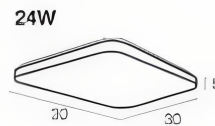

VL-4-6011-32W/6000K
LED 32W 6000K
2200LM CRI80
20,000 Hrs