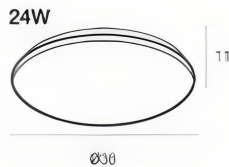

24W
VL-4-6009-24W
LED 24W 1500LM
CRI80 20,000 Hrs

36W
VL-4-6009-36W
LED 36W 2200LM
CRI80 20,000 Hrs