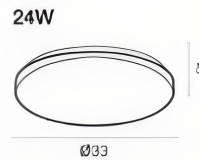

24W
VL-4-6009-24W
LED 24W 1500LM
CRI80 20,000 Hrs

36W
VL-4-6009-36W
LED 36W 2200LM
CRI80 20,000 Hrs