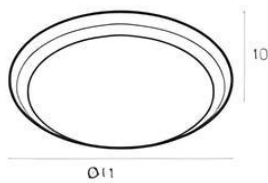

VL-4-6012-32W/6000K
LED 32W 6000K
2200LM CRI80
20,000 Hrs

Dimension.
6011 | 6012
Unit of cm.

Ceiling Lamp.

Material : **Steel | Glass**

VL-4-AW-830

VL-4-AW-842

VL-4-AW-843

VL-4-AW-846

VL-4-AW-847

VL-4-AW-849

Dimension
Unit of cm.

Equipment for fluorescent lamps 32W

Ceiling Lamp.