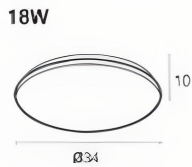

24W
VL-4-6009-24W
LED 24W 1500LM
CRI80 20,000 Hrs

36W
VL-4-6009-36W
LED 36W 2200LM
CRI80 20,000 Hrs